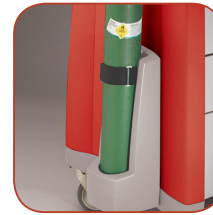

Oxygen Tank Holder